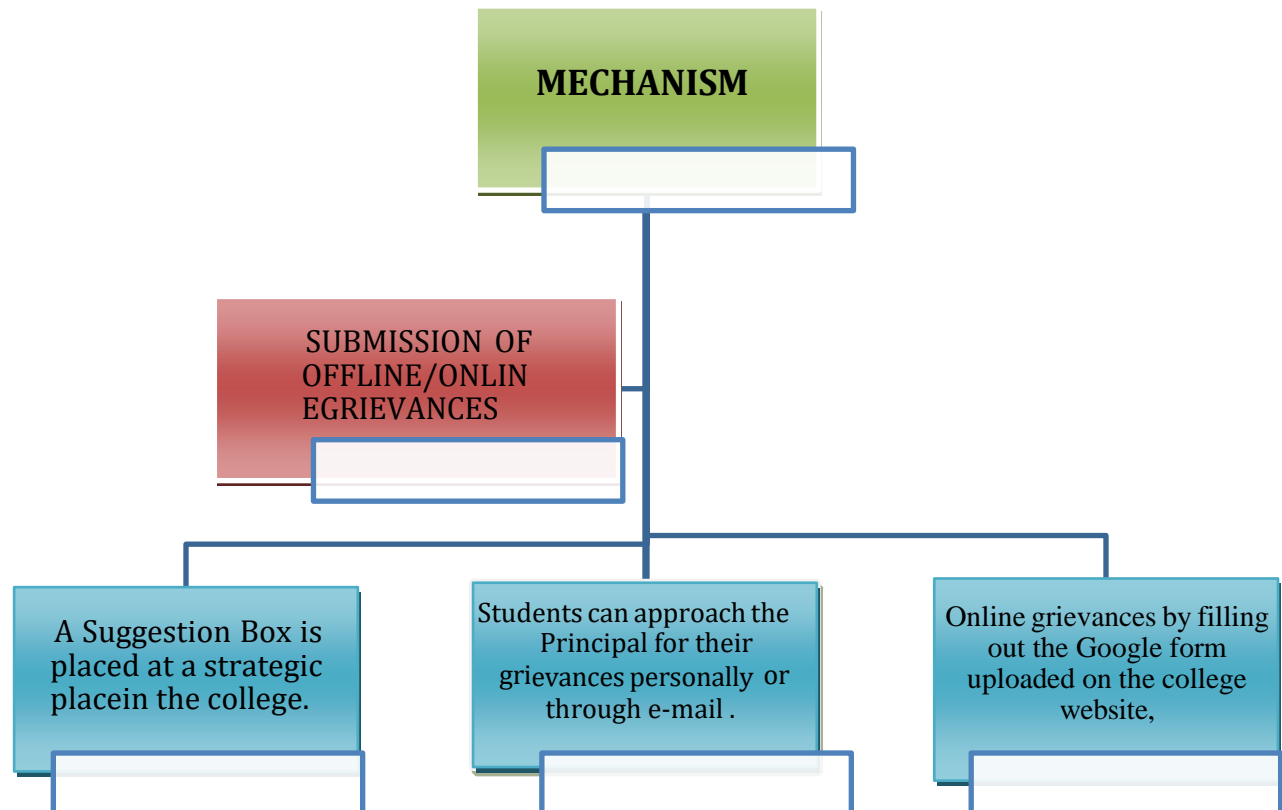

DST-FIST Supported & Star College Scheme by DBT.

Grievance Redressal Mechanism

- A suggestion/ grievance box is placed at a strategic place in the college where students can drop their grievances.
- Students can also approach the principal about their grievance personally or through e-mail.
- Students can also register their grievances online by filling out the Google form uploaded on the college website,
- Students can also approach the departmental head for their grievances related to academics personally or through feedback also.
- The suggestion box is opened periodically.
- The grievances are categorized, and as per their categorization, they are numbered and entered on the grievance redressal register.

f t in b

Grievance Redressal Cell

Grievance Redressal Cell serves as an official, impartial and transparent platform for students to address and resolve the needs and complaints raised by students. The committee's purpose is to solve the students concerns and complaints, thus facilitating the holistic development

The Grievance Redressal Cell looks into the matters regarding the functioning of the college, the academic and extra- curricular activities. Any suggestion regarding the same may be put in the suggestion box or students may approach the teacher incharge.