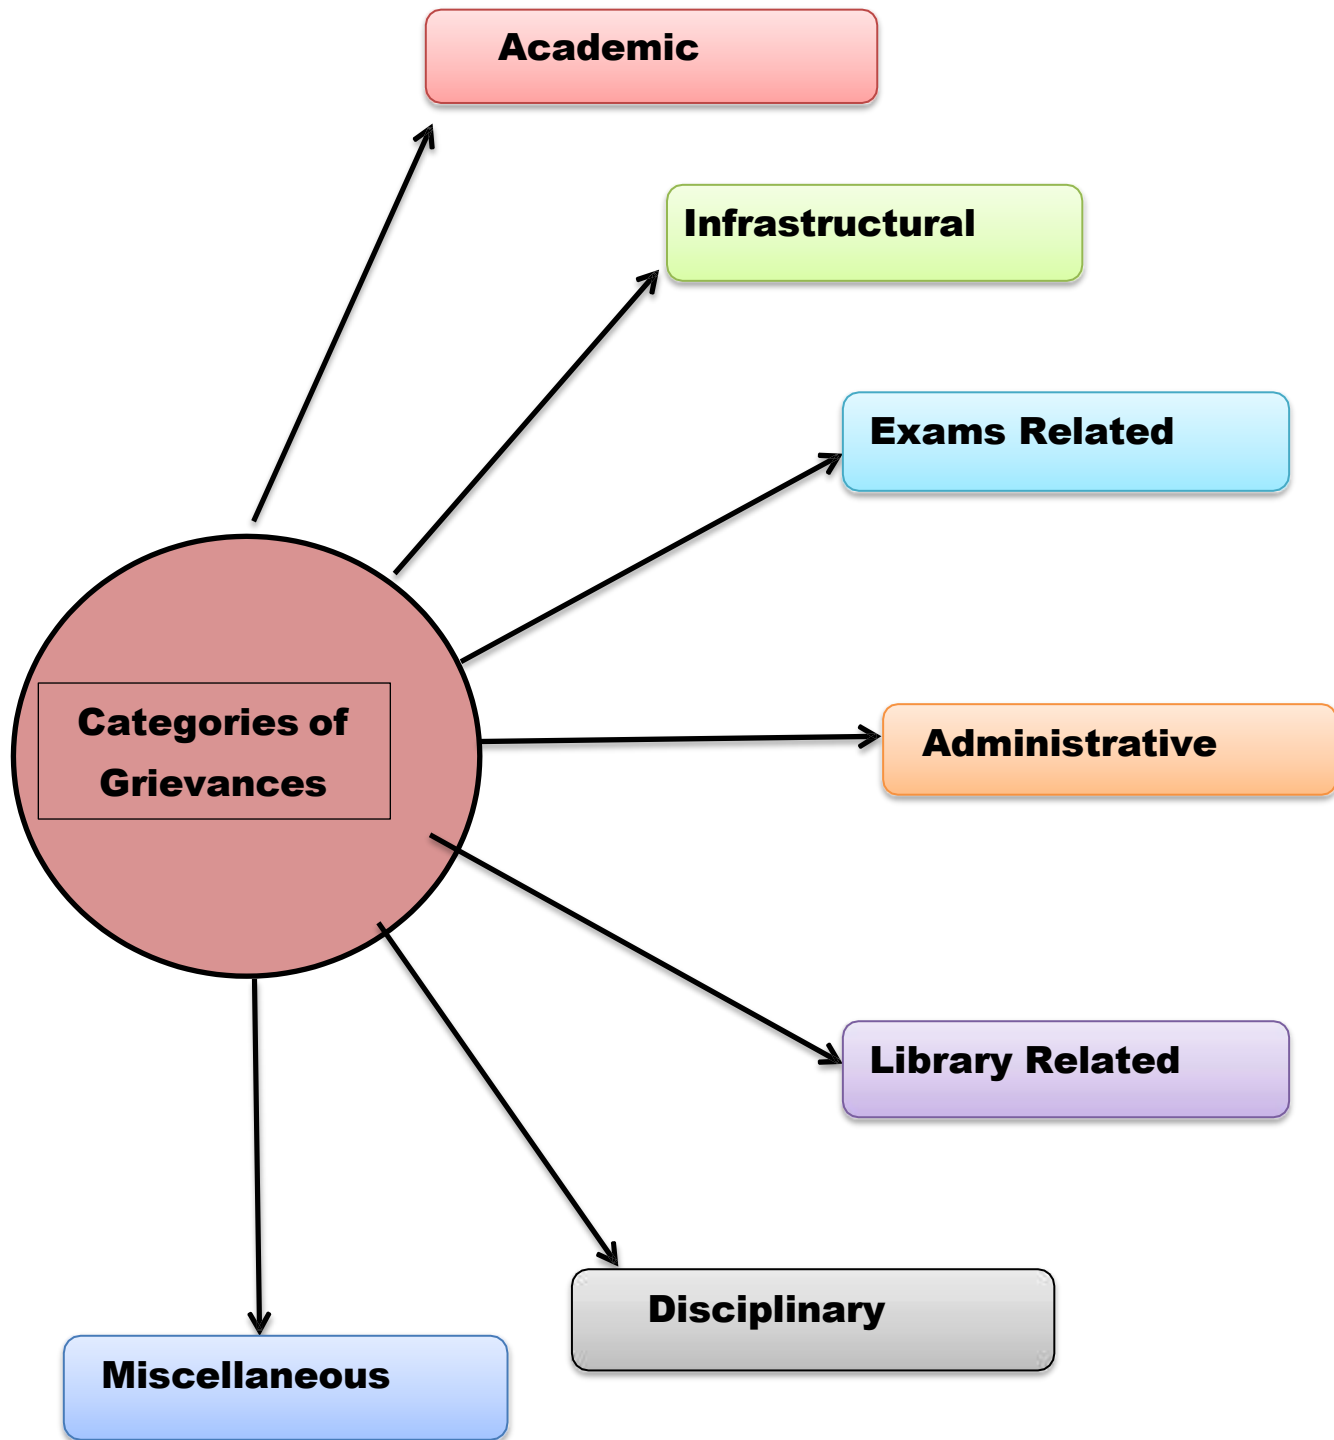

ST. ALOYSIUS' COLLEGE

(AUTONOMOUS), JABALPUR(M.P.)

Reaccredited 'A+' Grade by NAAC (CGPA 3.68/4.00)

College with Potential for Excellence (CPE) by UGC

DST-FIST Supported & Star College Scheme by DBT.